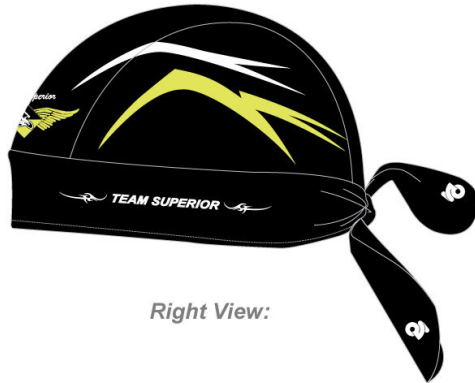

Customer: Team Superior

Custom Cycling Bandanna Cap Template

Left View:

Right View:

Back Side:

Right Side:

Left Side:

Front Side:

NOTES:

Template views are for proofing and printing!
3D views are for concept and design process only!
Champion System logo must appear on front and back
Use this template for all similar items.